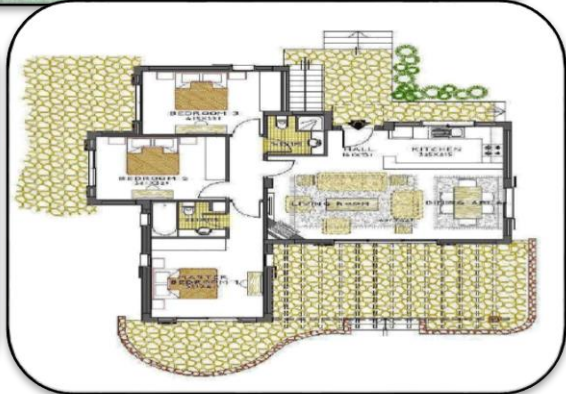

SOUNI, LIMASSOL

From €480,000

+ VAT

Ref: LEP004N3/B

WWW.CYPRUSEMERALD.COM

- ★ Property Type: Bungalow
- ★ Property Style: Detached Bungalow
- ★ Property Age: Off Plan
- ★ Bedrooms: 3
- ★ Bathrooms: 2
- ★ Floor Space: 101m²
- ★ Plot: 540m²
- ★ Furnished: Un-Furnished
- ★ Swimming Pool: Optional
- ★ Title Deeds (New Build Process)